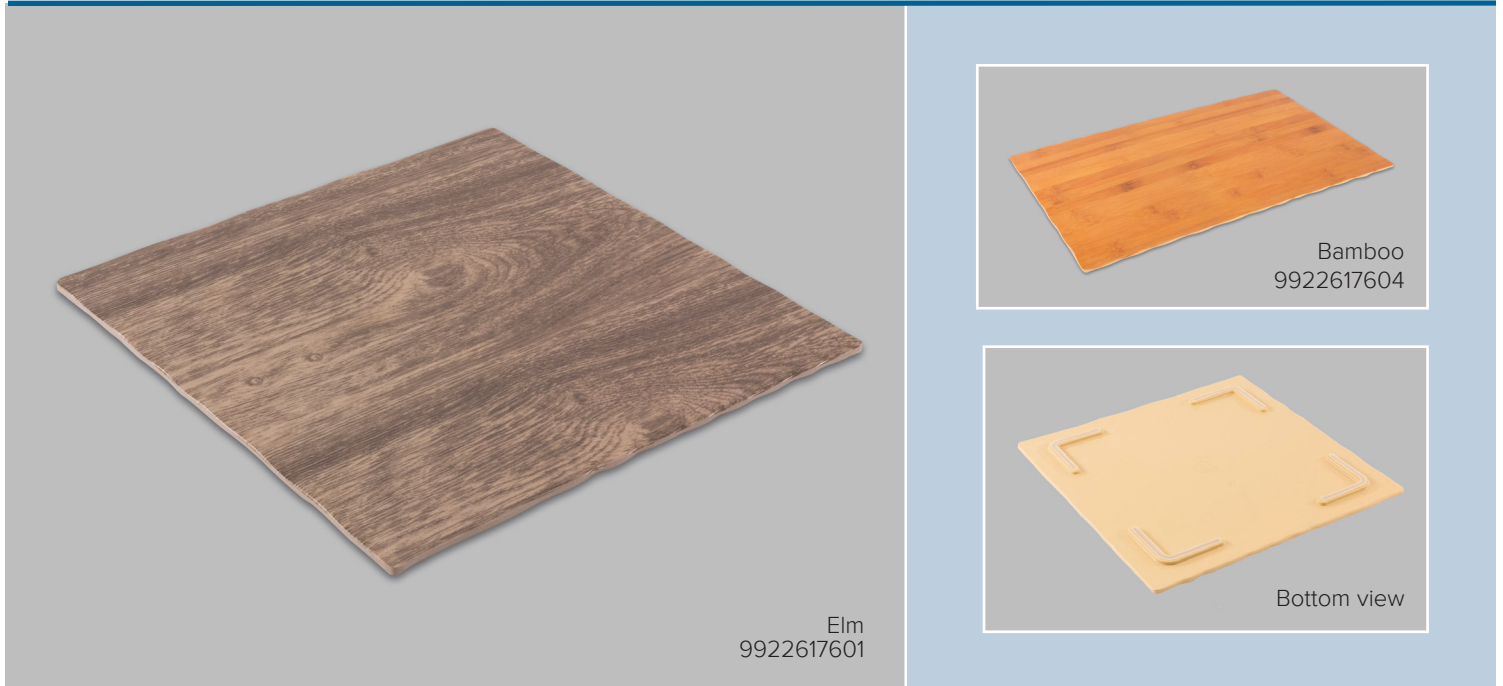

Wood-Look Melamine Serving Platter

Elm
9922617601

Bamboo
9922617604

Bottom view

Features and Benefits

- ◆ Wood-look melamine provides a natural, organic look to displays
- ◆ Elm and bamboo styles are attractive and durable
- ◆ Use as an accent piece or for a specialty set
- ◆ Available in square and rectangular platters
- ◆ Flat for maximum merchandising area
- ◆ Commercial dishwasher safe
- ◆ Food safe melamine

Create a natural, organic look to displays

Available in realistic elm and bamboo styles, Wood-Look Melamine Serving Platters bring natural, rustic appeal to food displays. Platters are perfect for displaying deli and bakery items or for serving fresh meals in cafes and restaurants.

Constructed of durable melamine, the stain- and chip-resistant platters can easily be cleaned using commercial dishwashers.

Specifications

Item No.	Style	Dimensions	Finish	Pack
9922617601	Square	11.25" dia x .375" H	Elm	1
9922617602	Rectangular	12.5" W x 20.75" L x .375" H	Elm	1
9922617603	Square	11.25" dia x .375" H	Bamboo	1
9922617604	Rectangular	12.5" W x 20.75" L x .375" H	Bamboo	1